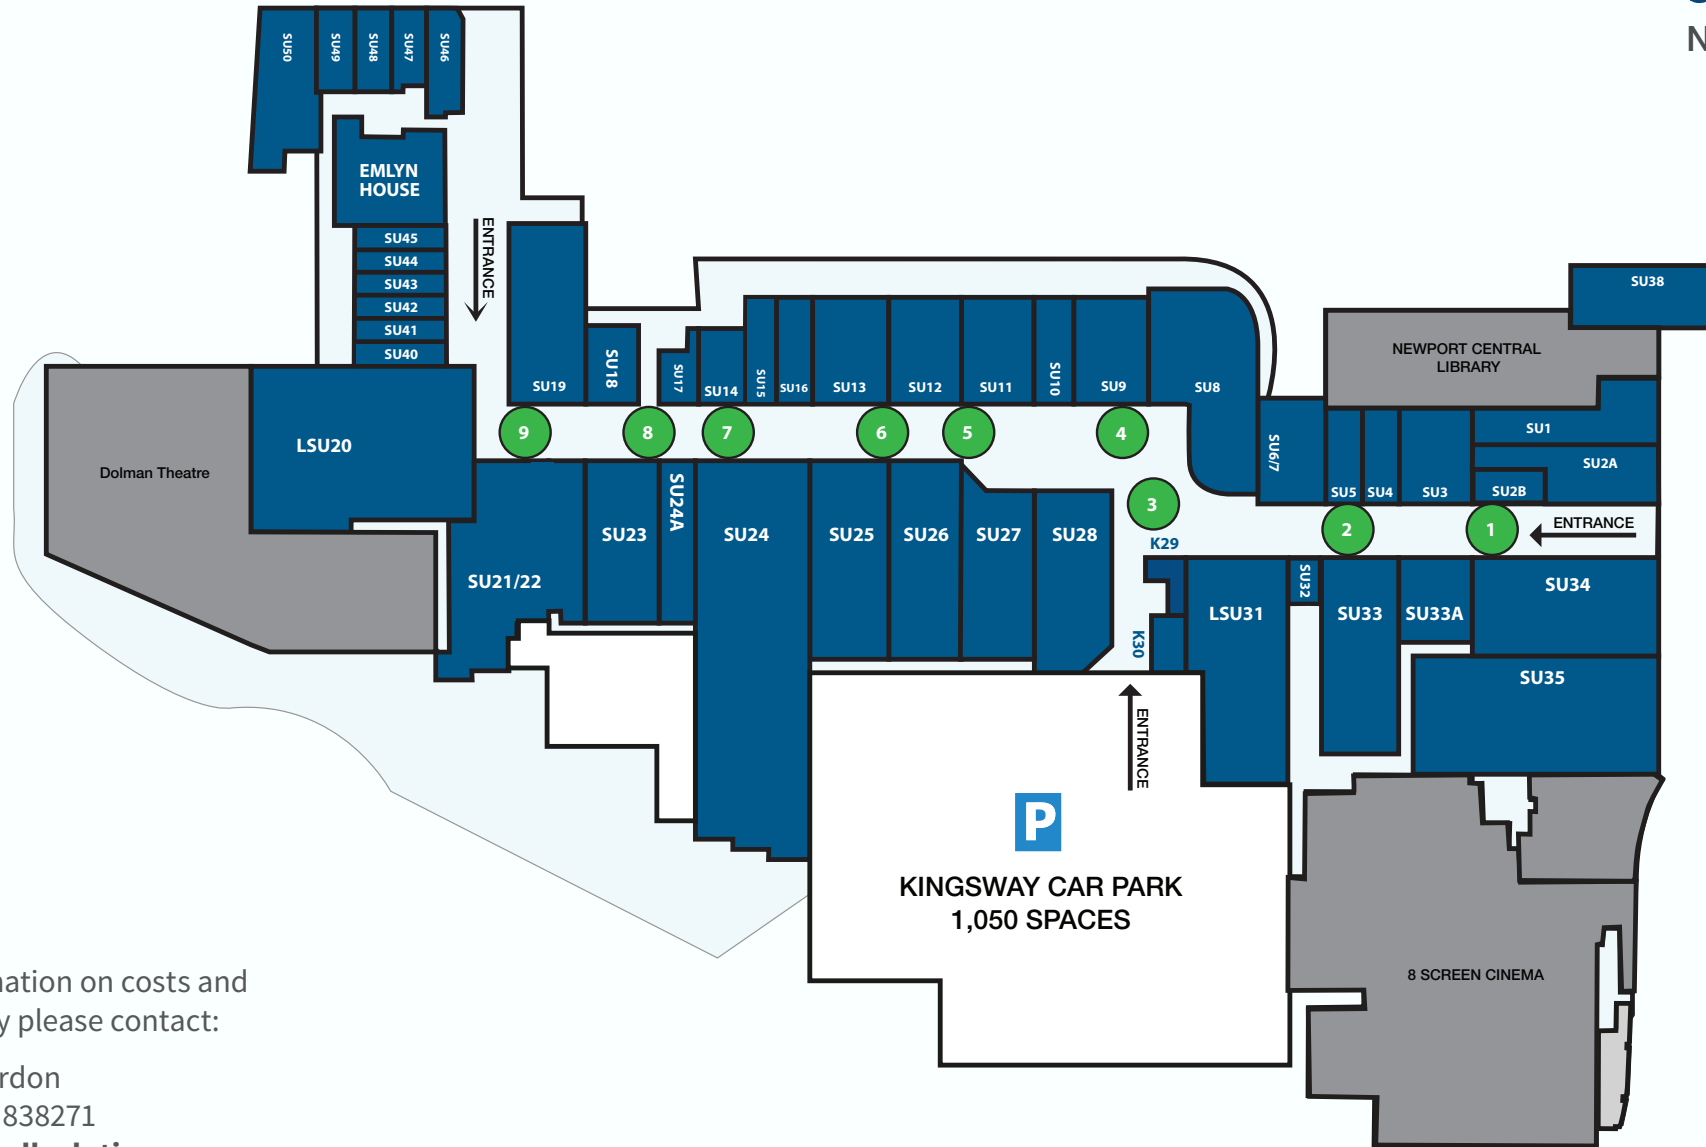

Commercialisation Plan

COMMERCIAL STREET

For information on costs and availability please contact:

Claire Reardon
Tel: 07827 838271

Claire@mallsolutions.eu

kingswaycentre.com

For illustration purposes only
Not to scale